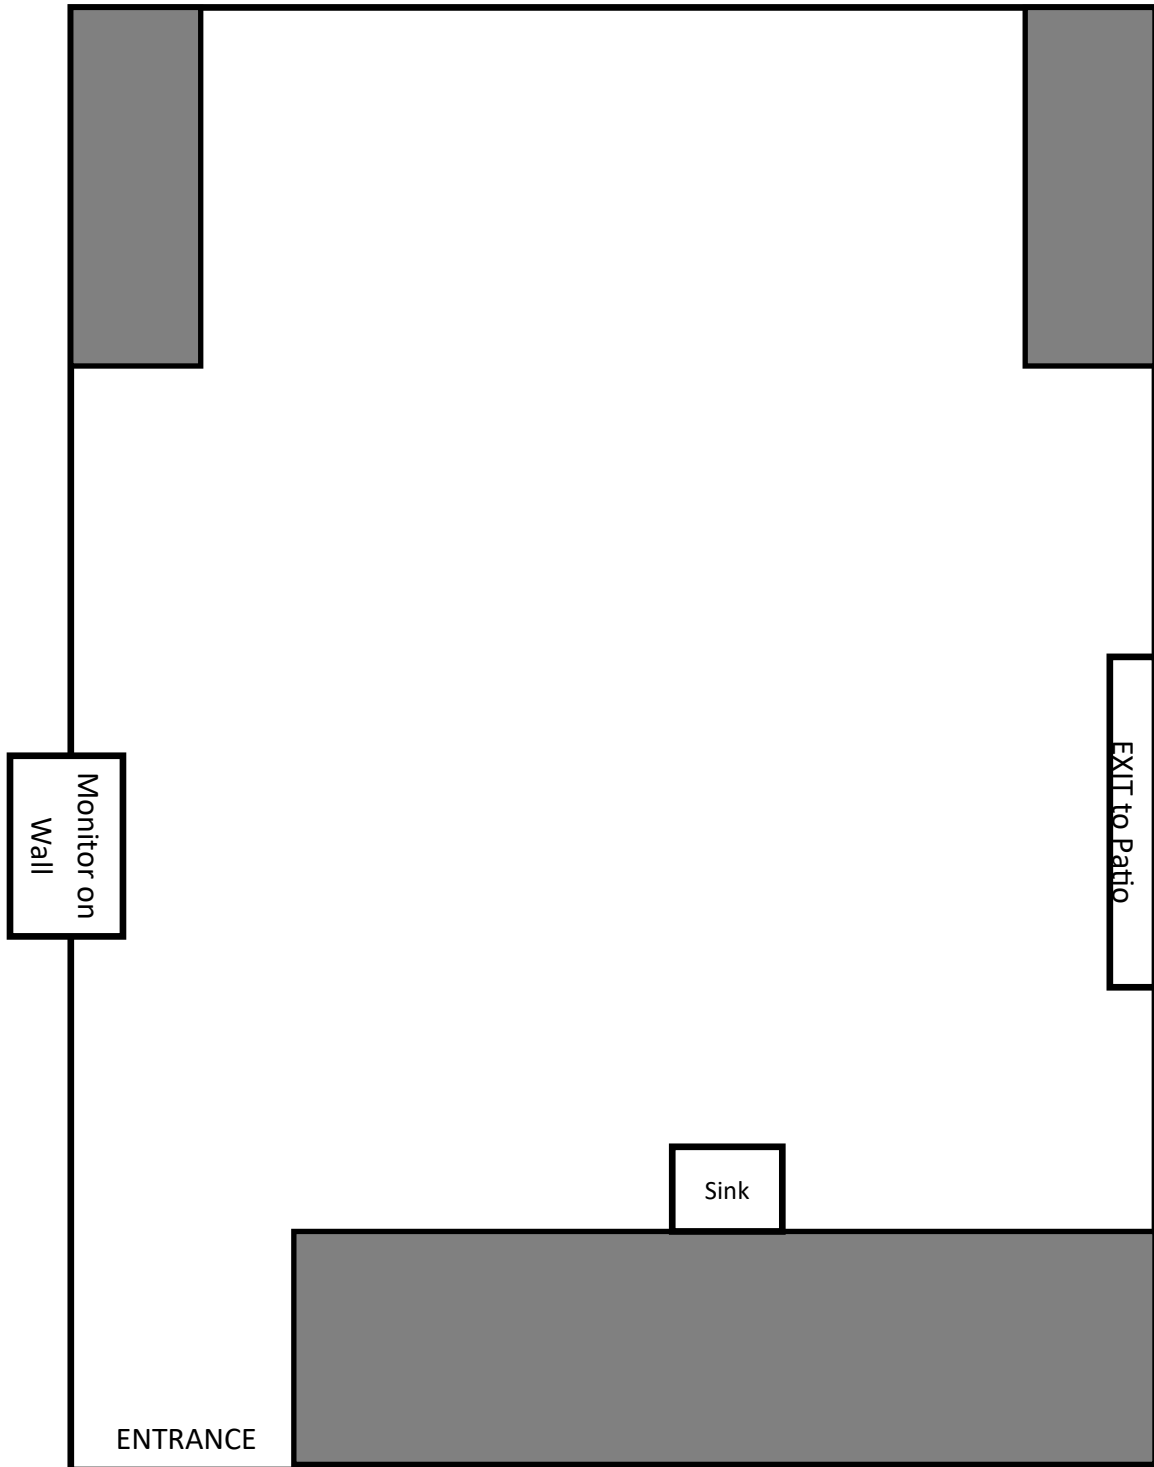

Lower Level Multi-Purpose Room

Name: _____

72in Round Tables and Folding Chairs available

Date: _____

6 Foot Rectangular Tables available

Time: _____

Max 100 people

1,986 square feet

72in Monitor hanging on wall with HDMI Port

Upper Level Multi-Purpose Room

Name: _____

6 Foot Tables and Folding Chairs available

Date: _____

Max 50 people

Time: _____

1,260 square feet

Upper Level Girl Scout Room

6' Tables and Folding Chairs available

72in Monitor hanging on wall with HDMI Port

Name: _____

Date: _____

Time: _____

Lower Level Lounge

Name: _____

6 Foot Tables and Folding Chairs available

Date: _____

60in Monitor hanging on wall with HDMI Port

Time: _____

Lower Level Game Room

6 Foot Tables and Folding Chairs available

Name: _____

Date: _____