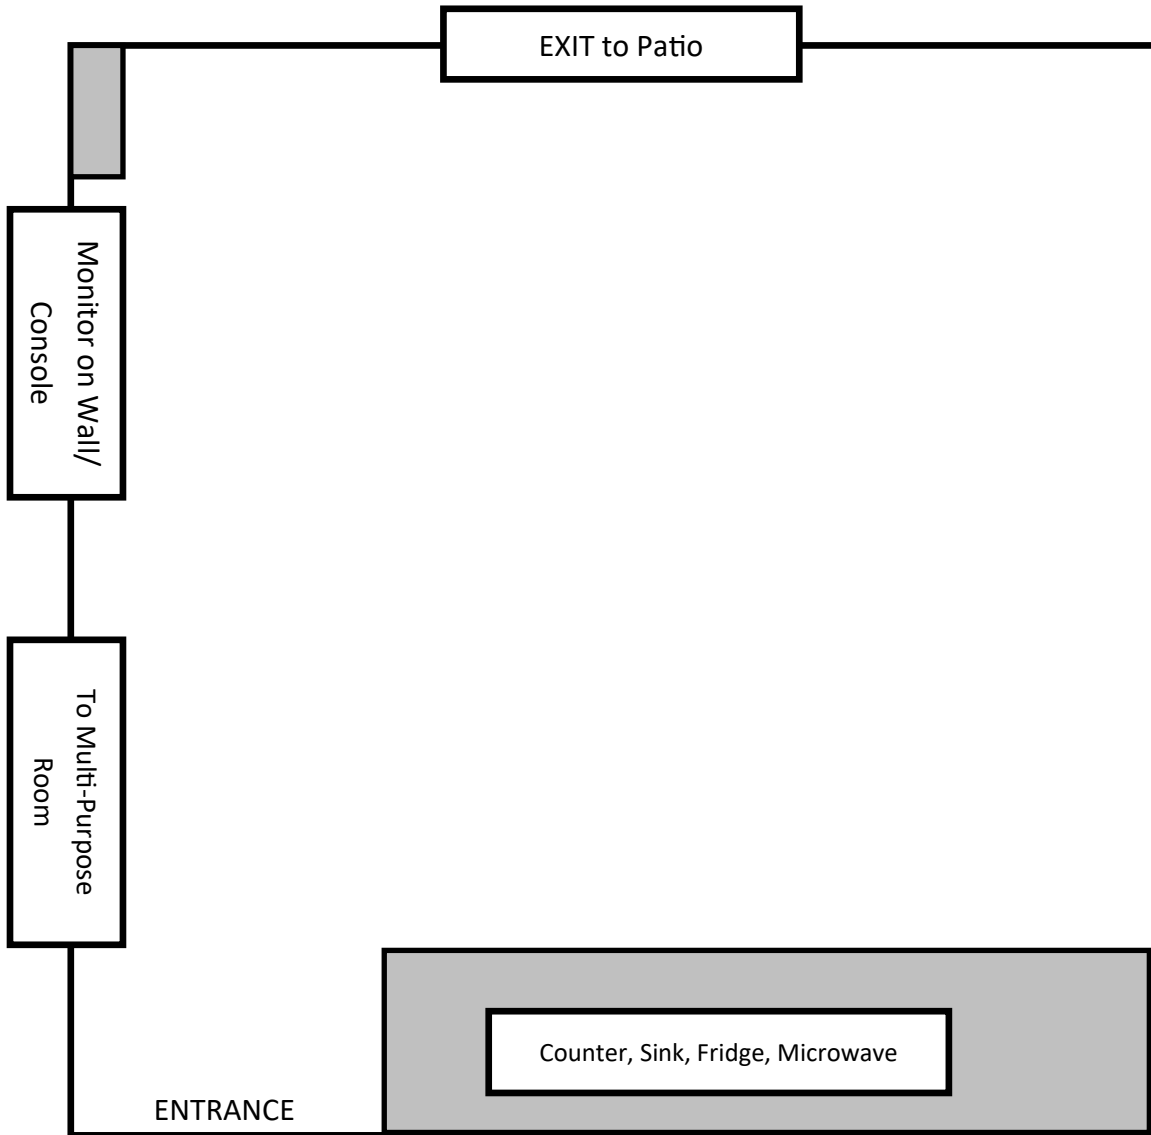

Upper Level Girl Scout Room

6' Tables and Folding Chairs available

72in Monitor hanging on wall with HDMI Port

Name: _____

Date: _____

Time: _____

Lower Level Lounge

Name: _____

6 Foot Tables and Folding Chairs available

Date: _____

60in Monitor hanging on wall with HDMI Port

Time: _____

Lower Level Game Room

6 Foot Tables and Folding Chairs available

Name: _____

Date: _____